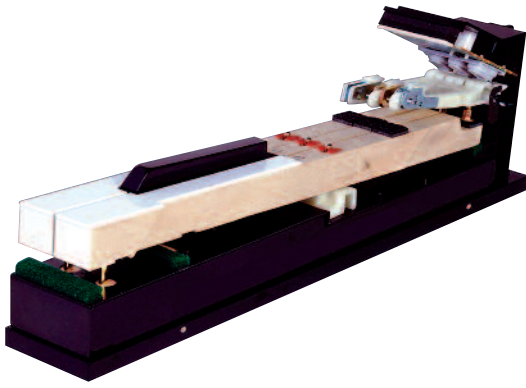

CE220

DIGITAL PIANO

The exquisite feel and sound of a concert grand piano, plus powerful features... all in an affordable and easy to use digital piano from the leading builder of fine acoustic pianos.

KAWAI
Professional

The True Touch of a Grand Piano

The CE220 features Kawai's award-winning AWA PROII keyboard action. Utilizing long wooden keys, this action recreates both the weight and movement of our grand piano actions. The AWA PROII action delivers an amazingly authentic piano feel that will satisfy even the most discerning pianist.

Exceptional Sound

The key to the CE220's exceptional sound is Kawai's acclaimed Progressive Harmonic Imaging technology with 88-key piano sampling. Relying on an expanded tonal "database", PHI is capable of recreating the rich, vibrant sound of our 9-foot EX Concert Grand Piano. Plus, with 88-key sampling, each key's unique tonal characteristics are preserved. Thanks to this revolutionary technology, the CE220 contains a remarkable recreation of not only our concert grand piano, but many other popular instrument sounds as well.

Powerful Features

The Kawai CE220 digital piano is packed with dozens of terrific features. For starters, any two sounds can be played together in a layered or split keyboard mode. A built-in Metronome teaches a steady sense of rhythm while two headphone jacks provide for silent practice.